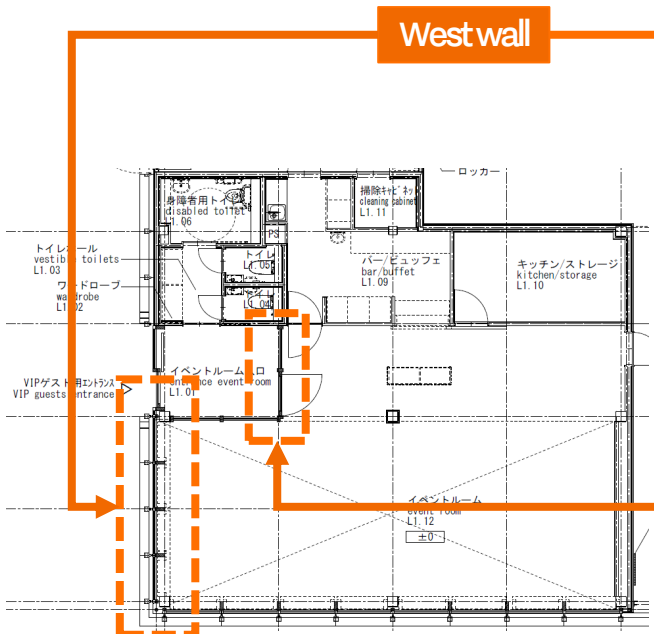

Floorplan Event Space

3D design Event Space

- Capacity: max 90 pax
- Event options:
please refer to [this website](#).

Event Space Photos

(Under construction, February 14, 2025)

West wall

VIP entrance

3D design Event Space

Event Space Photos

(Under construction, February 14, 2025)

East wall (LED monitor to be installed)

VIP entrance

Fixed furniture

Some elements in the event space are fixed and can not be removed.

VP FURNITURE
DEFINITION
COUNTER + BENCHES