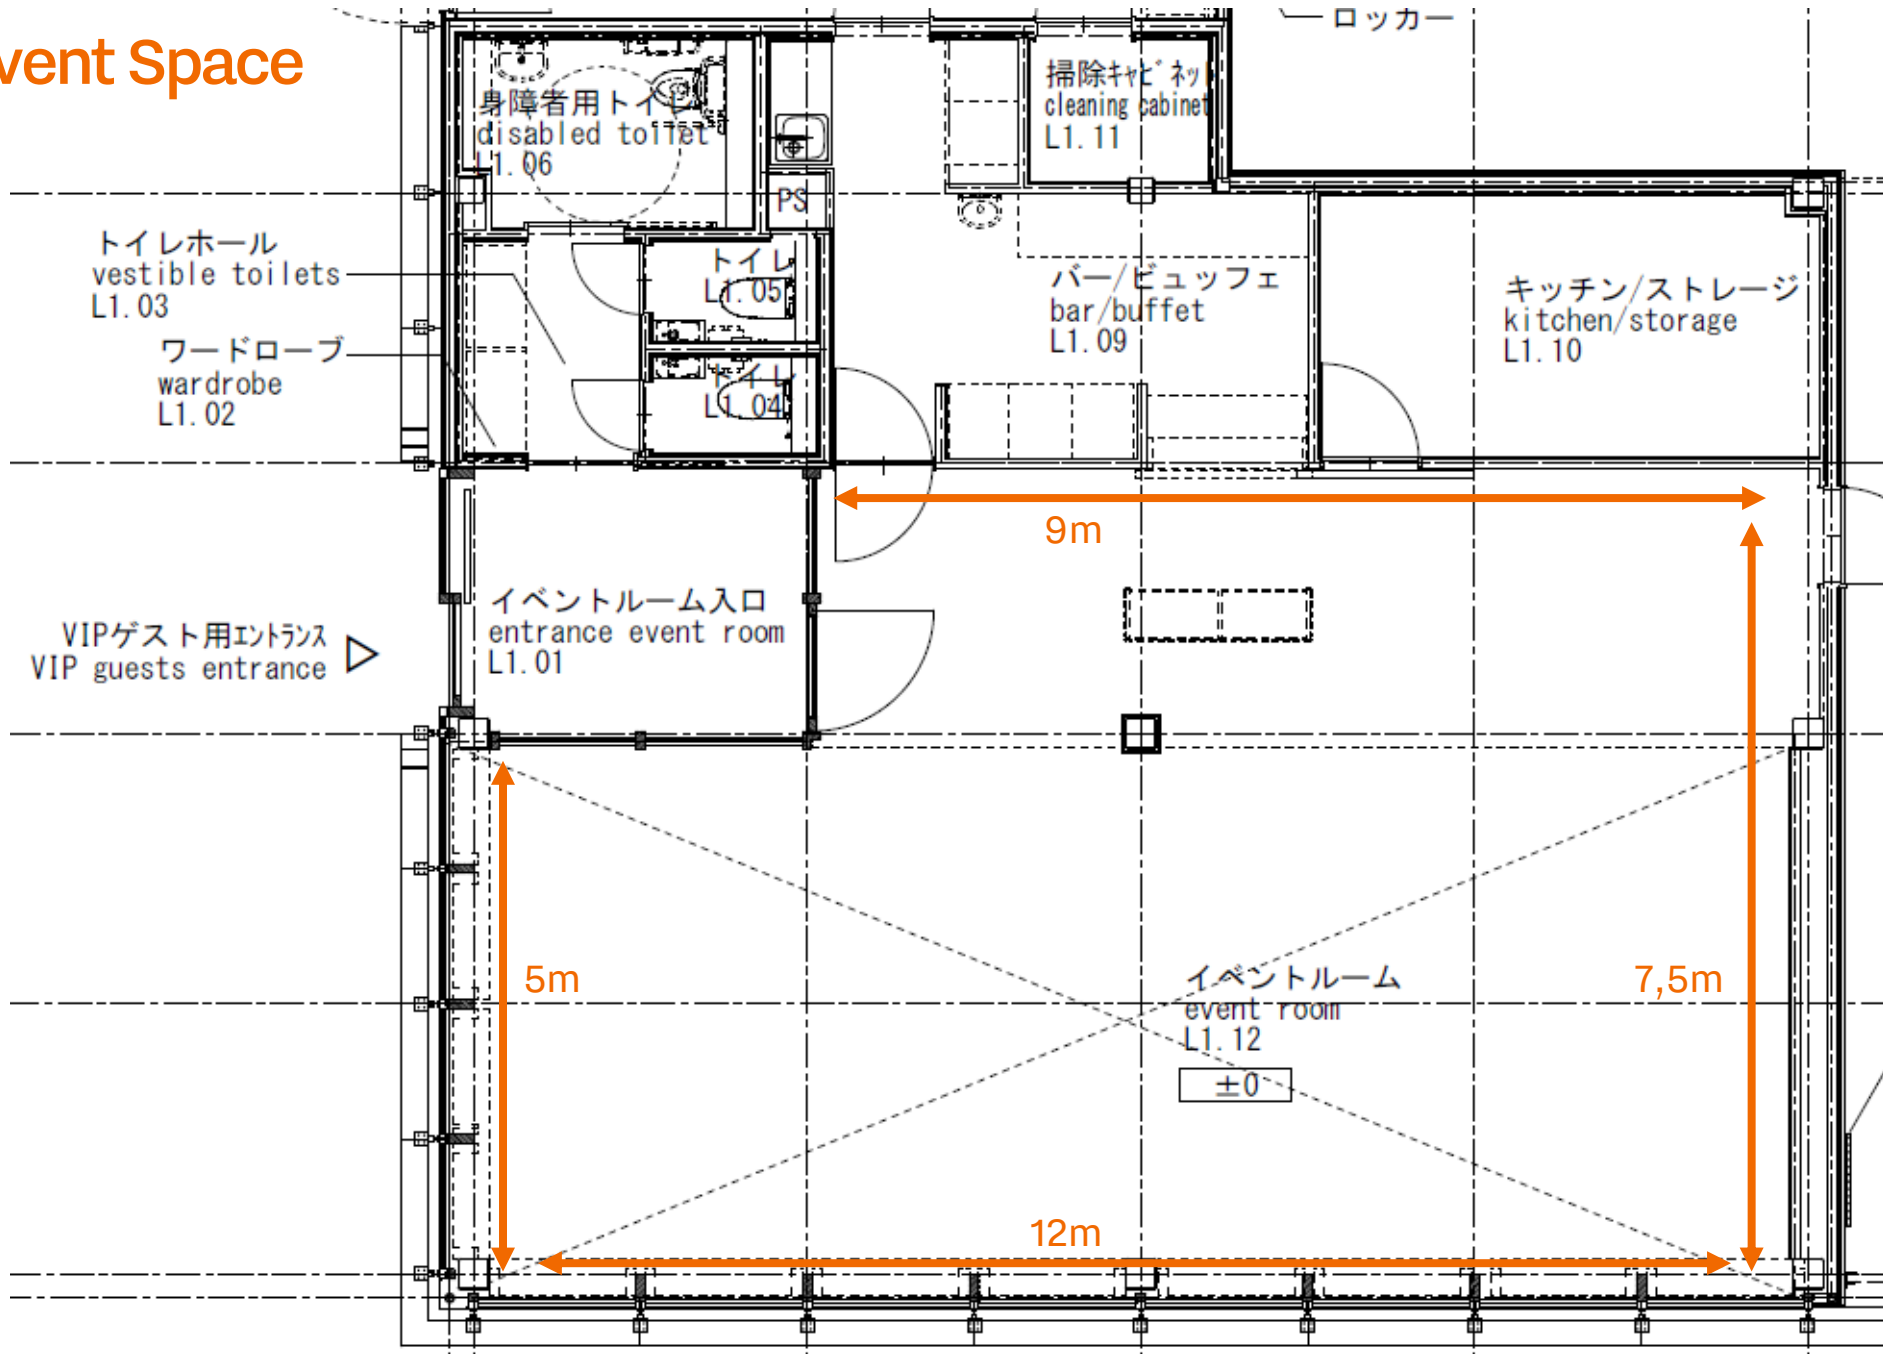

Netherlands

オランダ

Event space design NL pavilion Expo 2025 Osaka, Kansai, Japan

Event Space Design

イベントスペースデザイン

In this presentation:

- Floorplan
- Details
- 3D design of event space
- Fixed furniture
- Event space options
- Location NL pavilion

Floorplan Event Space

3D design Event Space

- Capacity: max 90 pax
- Event options:
please refer to [this website](#).

Event Space Photos

(Under construction, February 14, 2025)

West wall

VIP entrance

3D design Event Space

Event Space Photos

(Under construction, February 14, 2025)

East wall (LED monitor to be installed)

VIP entrance

Fixed furniture

Some elements in the event space are fixed and can not be removed.

VP FURNITURE
DEFINITION
COUNTER + BENCHES