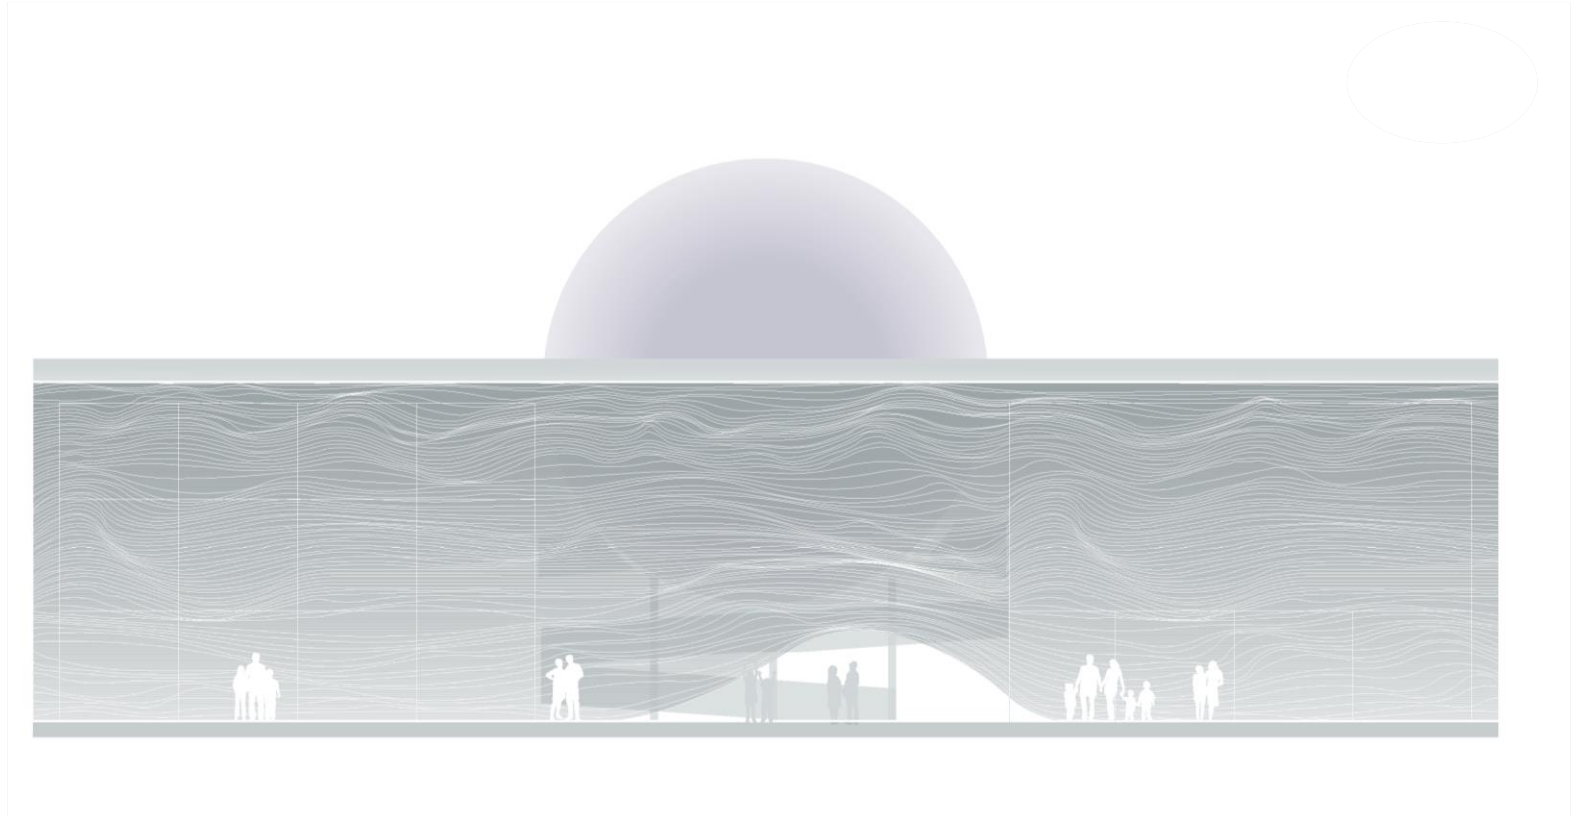

Netherlands

オランダ

Event space design NL pavilion Expo 2025 Osaka, Kansai, Japan

Event Space Design

イベントスペースデザイン

In this presentation:

- Floorplan
- Details
- 3D design of event space
- Fixed furniture
- Event space options
- Location NL pavilion

Floorplan Event Space

3D design Event Space

- Capacity: max 90 pax
- Event options:
please refer to [this website](#).

Event Space Photos

(Under construction, February 14, 2025)

West wall

VIP entrance

3D design Event Space