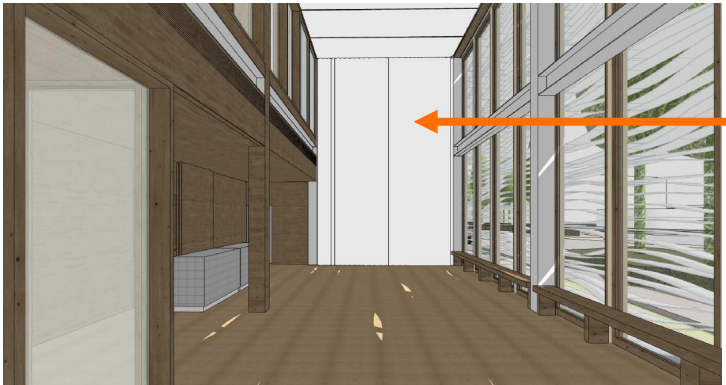

Floorplan Event Space

3D design Event Space

- Capacity: max 90 pax
- Event options:
please refer to [this website](#).

Event Space Photos

(Under construction, February 14, 2025)

West wall

VIP entrance

3D design Event Space

Event Space Photos

(Under construction, February 14, 2025)

East wall (LED monitor to be installed)

VIP entrance

Fixed furniture

Some elements in the event space are fixed and can not be removed.

VP FURNITURE
DEFINITION
COUNTER + BENCHES