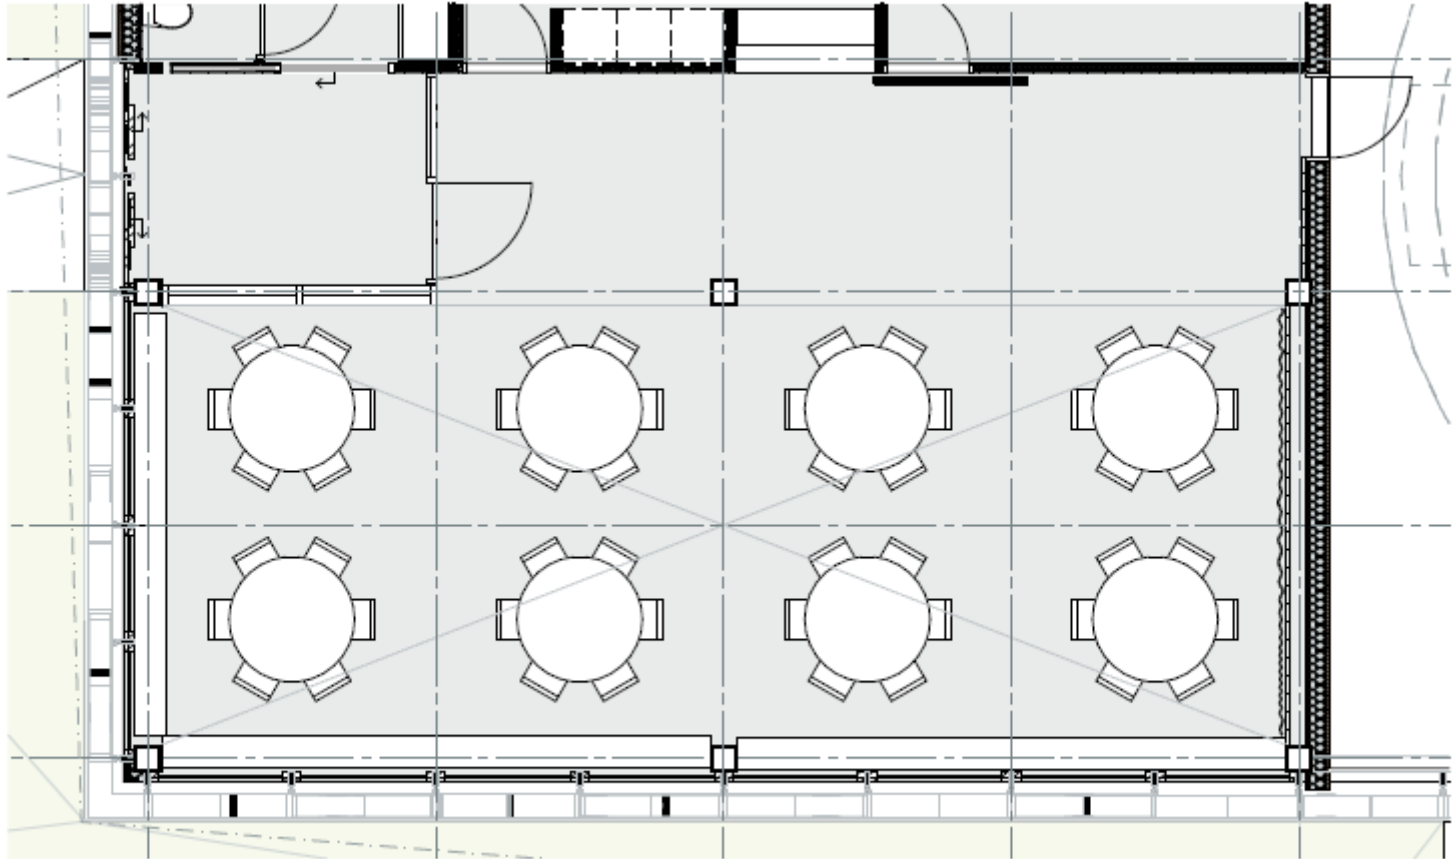

Floorplan Event Space

3D design Event Space

- Capacity: max 90 pax
- Event options:
please refer to [this website](#).

Event Space Photos

(Under construction, February 14, 2025)

West wall

VIP entrance

3D design Event Space

Event Space Photos

(Under construction, February 14, 2025)

East wall (LED monitor to be installed)

VIP entrance

Fixed furniture

Some elements in the event space are fixed and can not be removed.

VP FURNITURE
DEFINITION
COUNTER + BENCHES

Event space options

Presentation プレゼンテーション

Event space options

Catering
ケータリング

Event space options

Networking
ネットワーキング

Location NL pavilion

Let's create
a new dawn
together on
Common
Ground