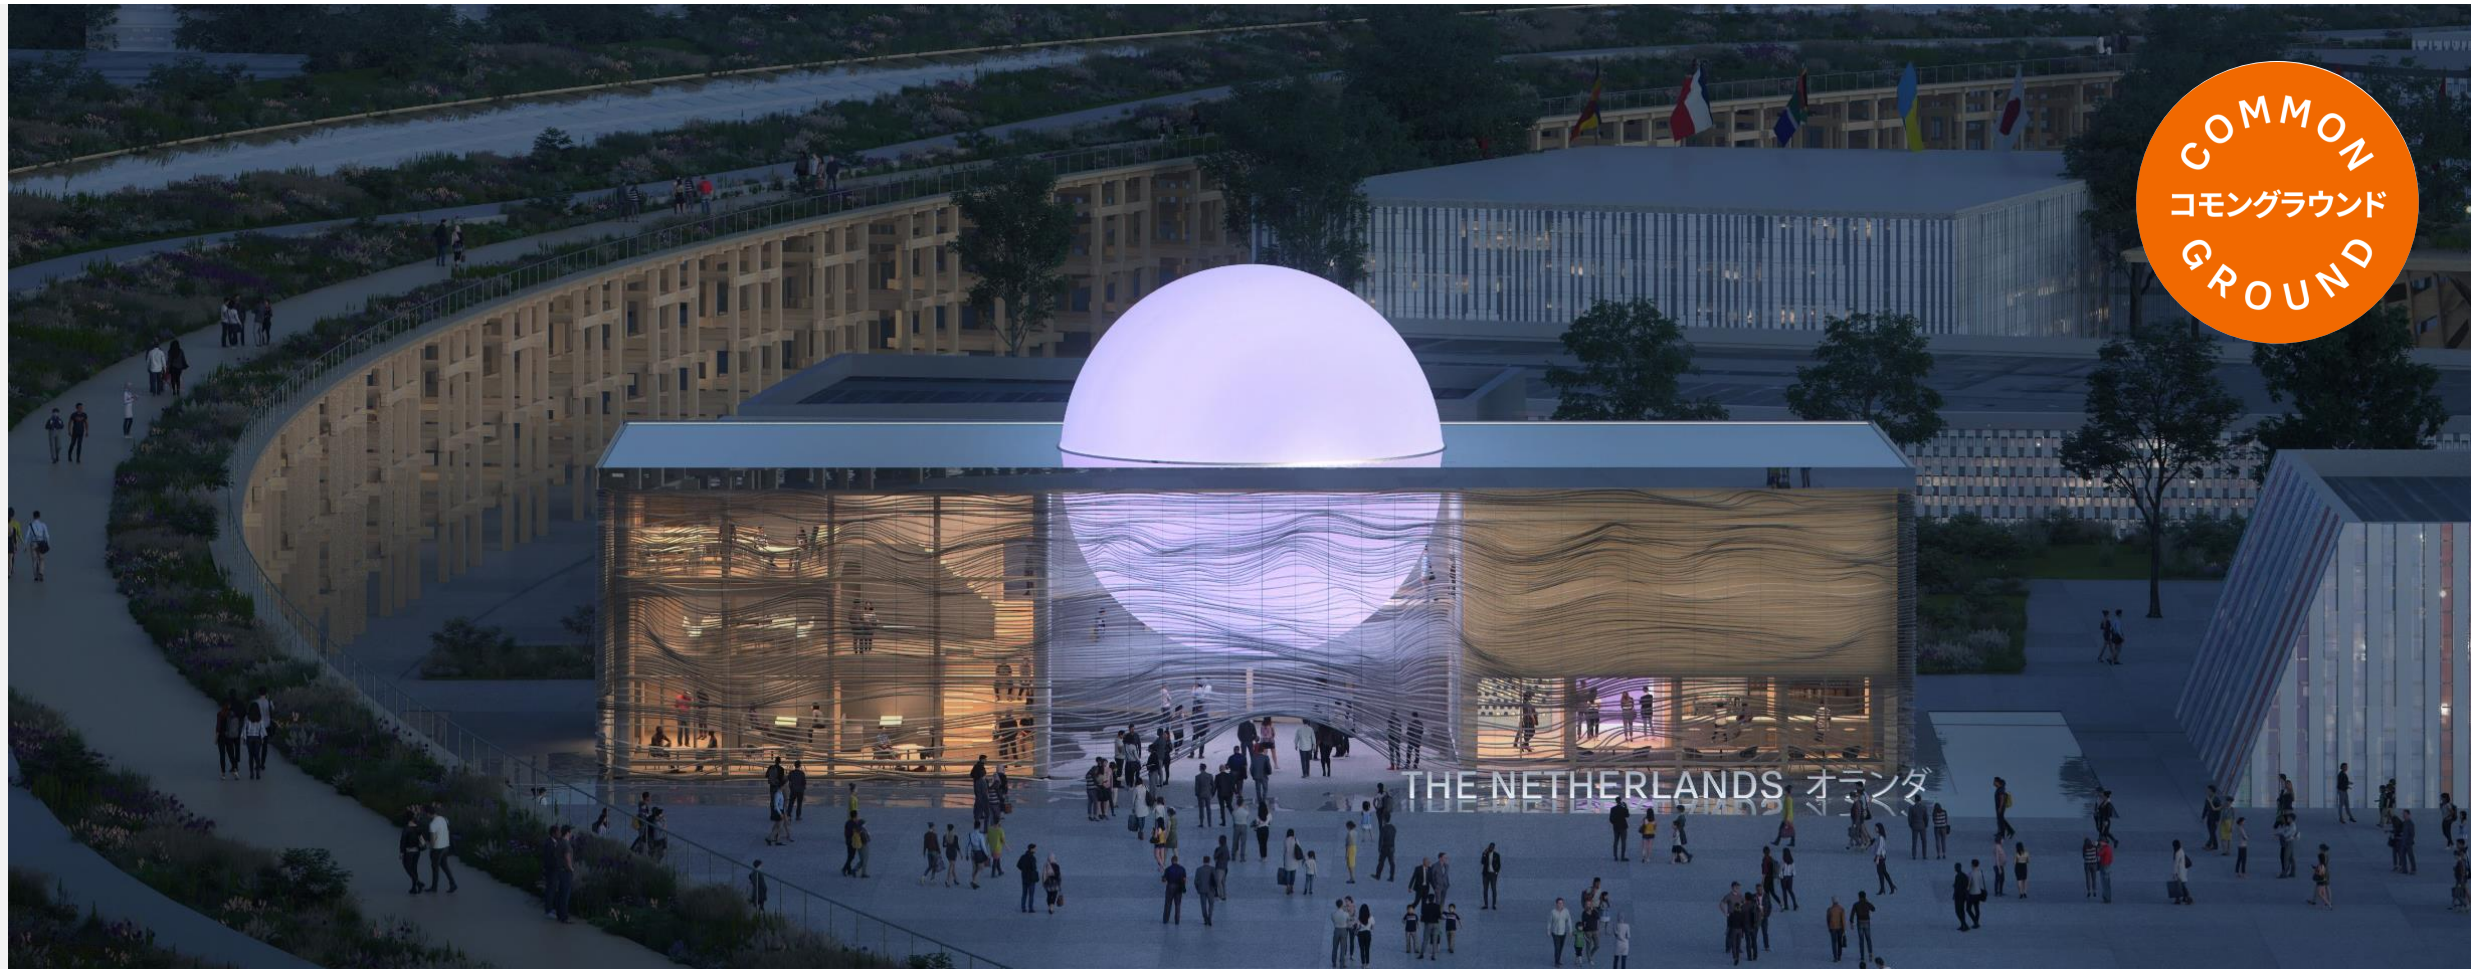

Netherlands

オランダ

Event space design NL pavilion Expo 2025 Osaka, Kansai, Japan

Event Space Design

イベントスペースデザイン

In this presentation:

- Floorplan
- Details
- 3D design of event space
- Fixed furniture
- Event space options
- Location NL pavilion

Floorplan Event Space

3D design Event Space

- Capacity: max 90 pax
- Event options:
please refer to [this website](#).

Event Space Photos

(Under construction, February 14, 2025)

West wall

VIP entrance

3D design Event Space