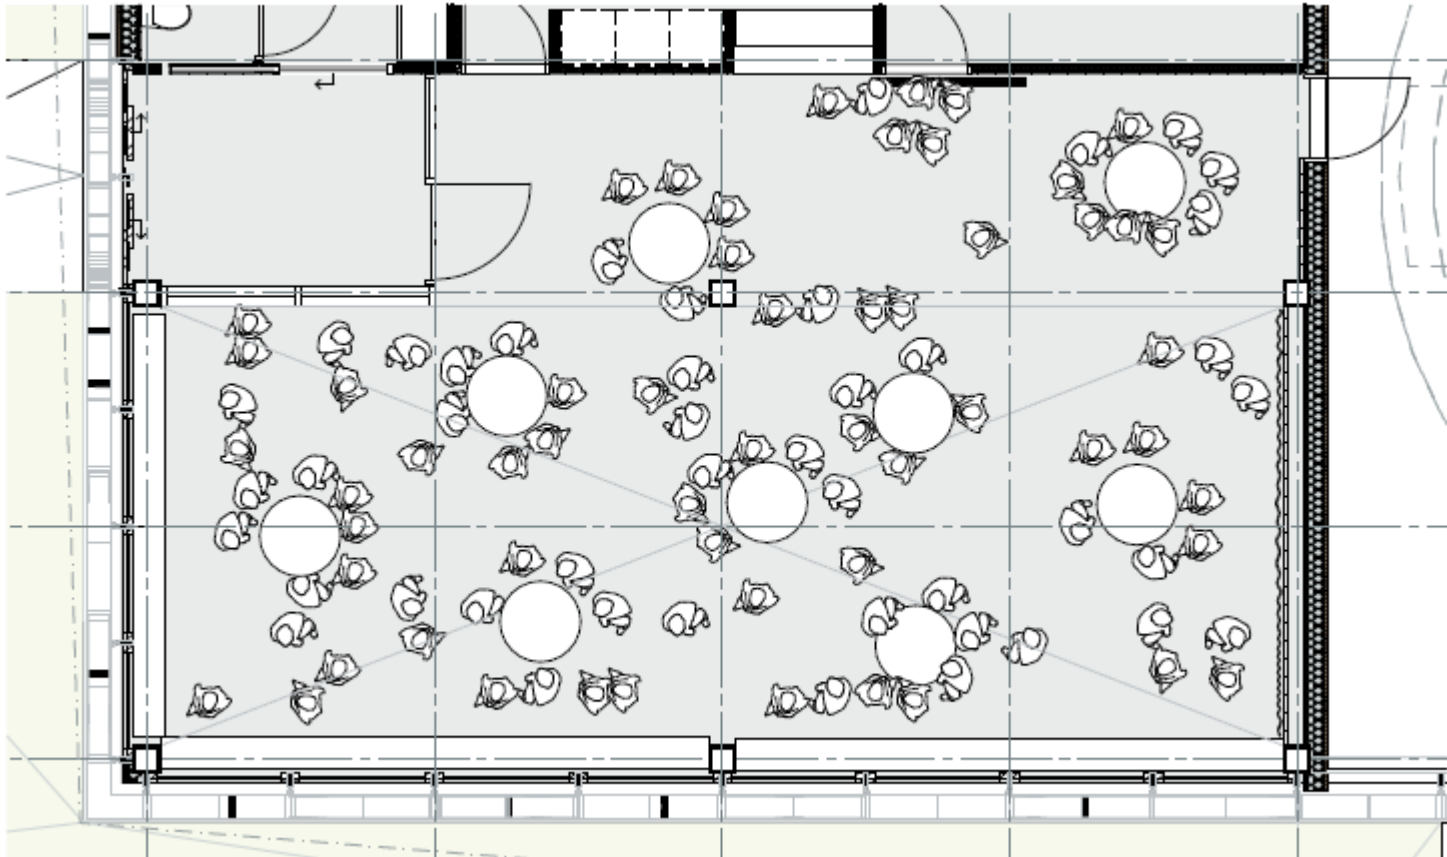

Floorplan Event Space

3D design Event Space

- Capacity: max 90 pax
- Event options:
please refer to [this website](#).

Event Space Photos

(Under construction, February 14, 2025)

West wall

VIP entrance

3D design Event Space

Event Space Photos

(Under construction, February 14, 2025)

East wall (LED monitor to be installed)

VIP entrance

Fixed furniture

Some elements in the event space are fixed and can not be removed.

VP FURNITURE
DEFINITION
COUNTER + BENCHES

Event space options

Presentation プレゼンテーション

Event space options

Catering
ケータリング

Event space options

Networking
ネットワーキング

Location NL pavilion

Let's create
a new dawn
together on
Common
Ground