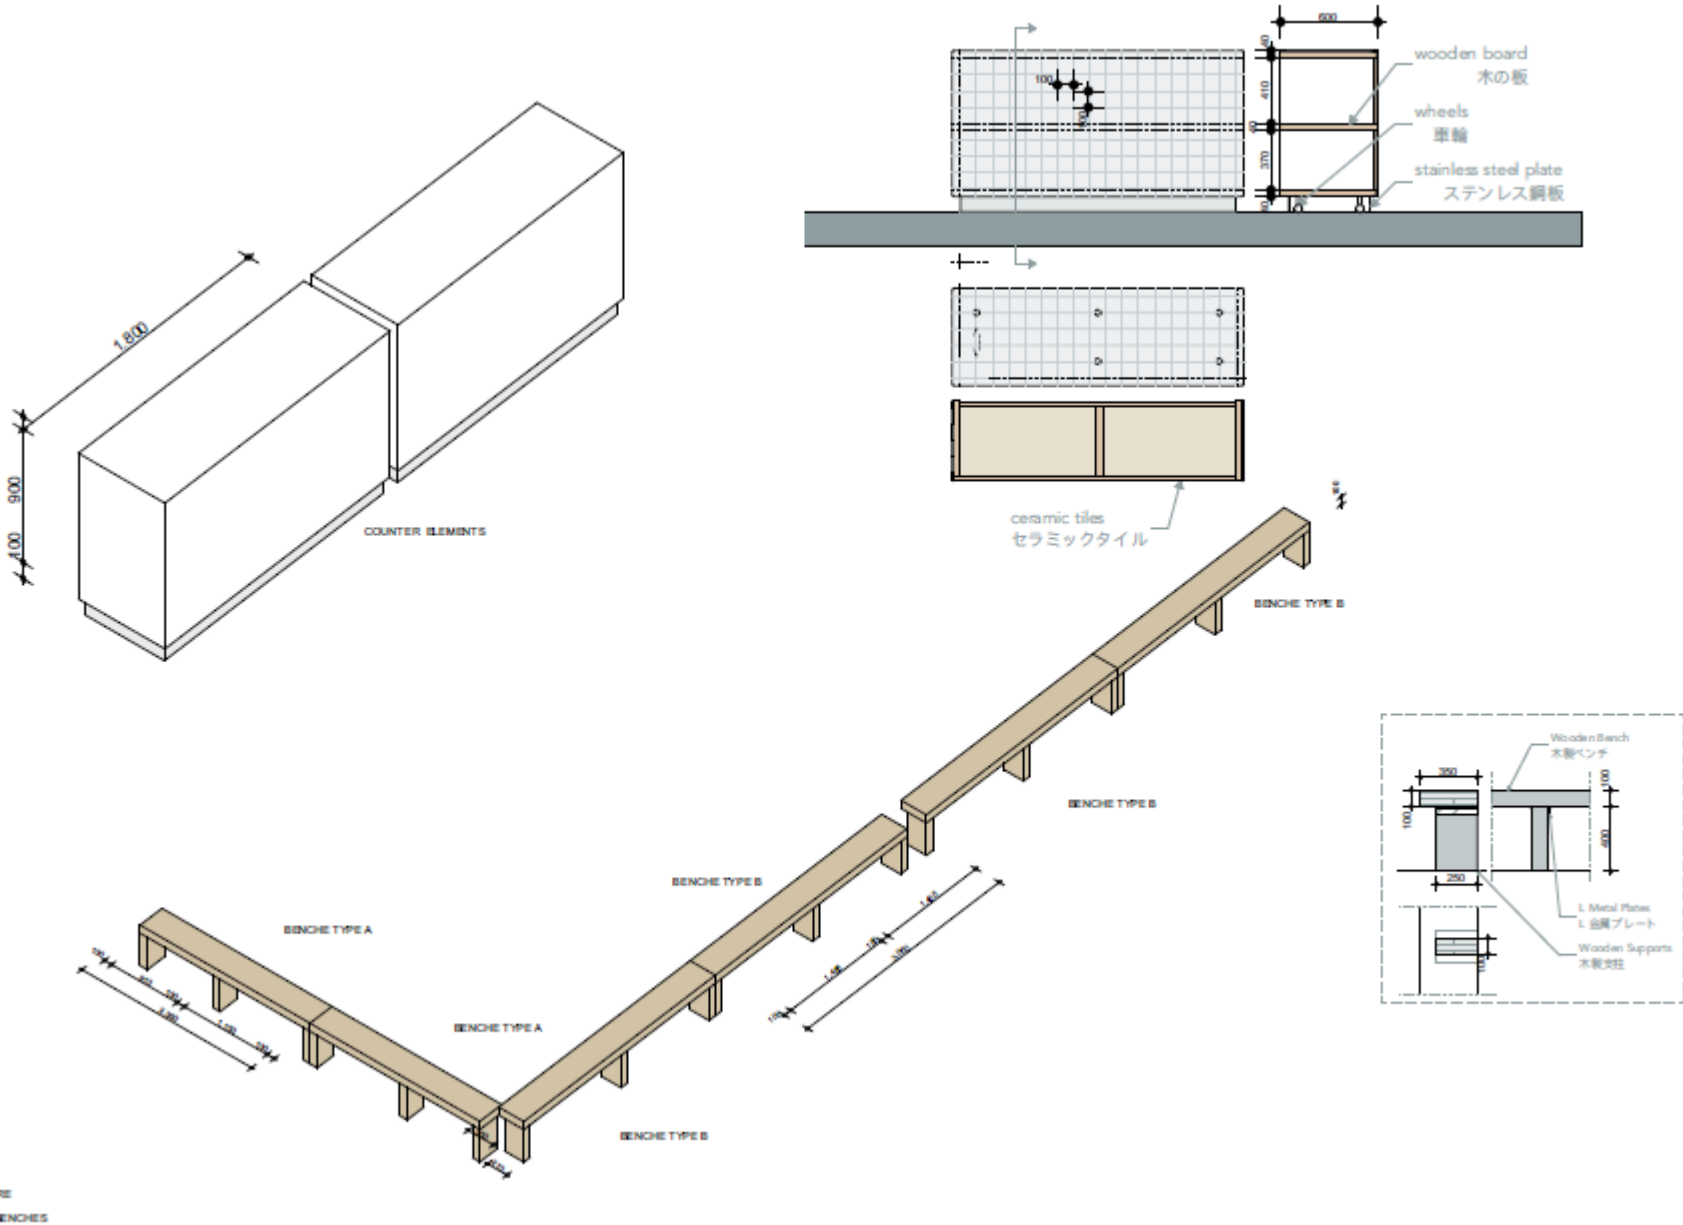

Floorplan Event Space

3D design Event Space

- Capacity: max 90 pax
- Event options:
please refer to [this website](#).

Event Space Photos

(Under construction, February 14, 2025)

West wall

VIP entrance

3D design Event Space

Event Space Photos

(Under construction, February 14, 2025)

East wall (LED monitor to be installed)

VIP entrance

Fixed furniture

Some elements in the event space are fixed and can not be removed.

VP FURNITURE
DEFINITION
COUNTER + BENCHES