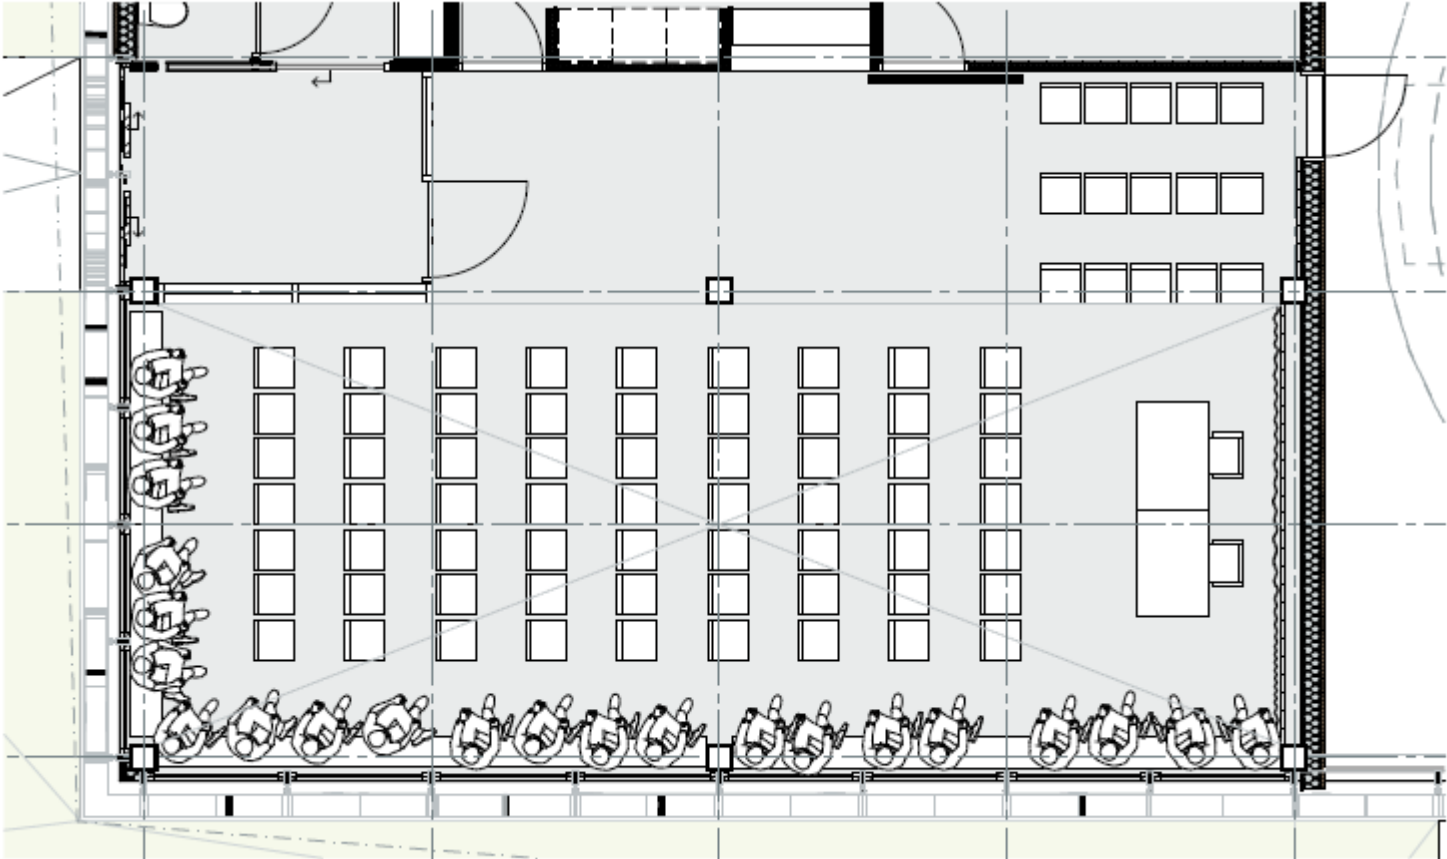

Event space options

Presentation プレゼンテーション